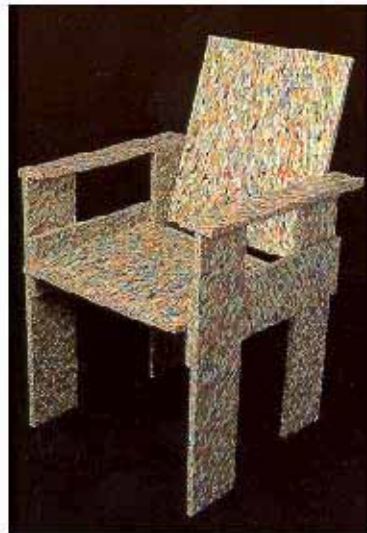

YEMM & HART

GREEN MATERIALS
1417 MADISON 308 MARQUAND MO 63655-9153 USA
TEL 573-783-5434 FAX 573-783-7544 info@yemmhart.com

ARCHIVES
Jane Atfield

Page 1/2

JANE ATFIELD • 19 CALTHORPE STREET • LONDON WC1 X0JP
TELEPHONE AND FAX 071-278 6971

24 June 1994

Dear Stephen + Deborah,

Please find enclosed
some recent publicity photocopies —

Hope all is well + best wishes

Yours sincerely

Jane Atfield